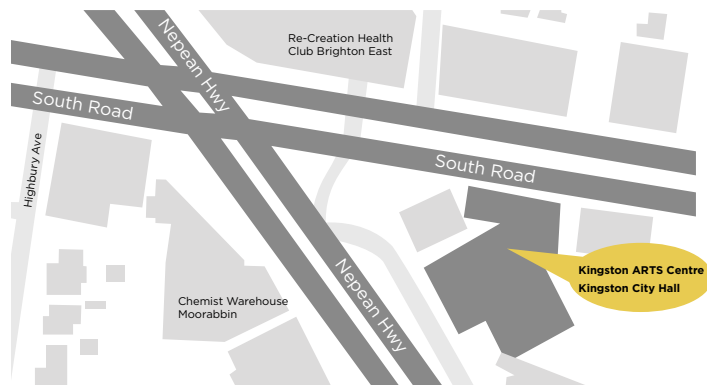

JUNE 2017

AWTEX The Australian Woodturning Exhibition

Presenting the art of woodturning

The premier Australian woodturning exhibition attracting entries from both Australia and New Zealand.

Banquet Halls, 2nd Level Kingston City Hall
985 Nepean Highway Moorabbin VIC 3189
Melways reference 77 D3